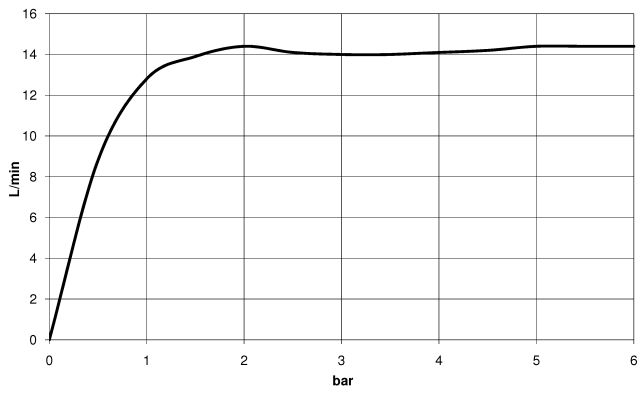

34 460 809

- shower with fixed riser projection 453mm
- overhead shower: rain flow
- rain shower Ø 300 mm
- rain shower with anti-scale system
- max. rainshower flow 14 l/min
- rotary diverter with volume control and shut-off function
- slide-on rosettes Ø 70 mm
- height of fittings up to rain shower (bottom edge) 959mm
- height of fittings up to top edge of elbow 1267mm
- gauge 150 mm - 13 mm
- metal shower hose 1750mm with integrated anti-twist protection
- 1/2" connection
- slide bar
- Pipe diameter 23.5 mm

This article does not include a hand shower!

Intrinsic protection against back flow.

	Chrome	34 460 809-00 0050
	Brushed Platinum	34 460 809-06 0050
	Platinum	34 460 809-08 0050
	Dark Chrome	34 460 809-19 0050
	Brushed Durabronze (23kt Gold)	34 460 809-28 0050
	Matte Black	34 460 809-33 0050
	Brushed Bronze	34 460 809-42 0050
	Brushed Champagne (22kt Gold)	34 460 809-46 0050
	Champagne (22kt Gold)	34 460 809-47 0050
	Brushed Chrome	34 460 809-93 0050
	Brushed Dark Platinum	34 460 809-99 0050

Flow rate chart

34 460 809

Parts for other finishes can be found here: Brushed Platinum

Spare parts list

No.	Item Number	Name	Quantity used	Delivery time
1	04 12 05 091 10-00	shower	1	10
2	04 28 22 346 00-00	pipe	1	10
3	09 14 10 008 90	seal	1	2
4	90 17 11 150 00-00	holder	1	10
5	28 322 970-00	Metal shower hose 1/2" x 3/8" x 1750 mm - Chrome	1	2
6	12 570 970-00	Slide unit - Chrome	1	10
7	90 28 22 349 00-00	pipe	1	10
8	04 17 01 250 00-00	connection	1	10
9	90 17 33 015 00-00	handle	1	10
10	90 14 20 026 00 90	seal	1	2
11	90 17 33 030 00-00	handle	1	10