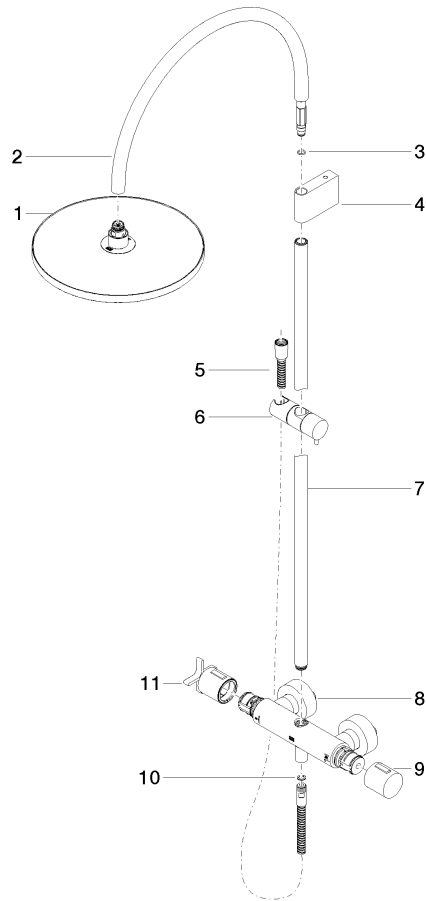

34 460 809

- shower with fixed riser projection 453mm
- overhead shower: rain flow
- rain shower Ø 300 mm
- rain shower with anti-scale system
- max. rainshower flow 14 l/min
- rotary diverter with volume control and shut-off function
- slide-on rosettes Ø 70 mm
- height of fittings up to rain shower (bottom edge) 959mm
- height of fittings up to top edge of elbow 1267mm
- gauge 150 mm - 13 mm
- metal shower hose 1750mm with integrated anti-twist protection
- 1/2" connection
- slide bar
- Pipe diameter 23.5 mm

This article does not include a hand shower!

Intrinsic protection against back flow.

	Chrome	34 460 809-00 0050
	Brushed Platinum	34 460 809-06 0050
	Platinum	34 460 809-08 0050
	Dark Chrome	34 460 809-19 0050
	Brushed Durabronze (23kt Gold)	34 460 809-28 0050
	Matte Black	34 460 809-33 0050
	Brushed Bronze	34 460 809-42 0050
	Brushed Champagne (22kt Gold)	34 460 809-46 0050
	Champagne (22kt Gold)	34 460 809-47 0050
	Brushed Chrome	34 460 809-93 0050
	Brushed Dark Platinum	34 460 809-99 0050

Flow rate chart

34 460 809

Parts for other finishes can be found here: Brushed Platinum

Spare parts list

No.	Item Number	Name	Quantity used	Delivery time
1	04 12 05 091 10-00	shower	1	10
2	04 28 22 346 00-00	pipe	1	10
3	09 14 10 008 90	seal	1	2
4	90 17 11 150 00-00	holder	1	10
5	28 322 970-00	Metal shower hose 1/2" x 3/8" x 1750 mm - Chrome	1	2
6	12 570 970-00	Slide unit - Chrome	1	10
7	90 28 22 349 00-00	pipe	1	10
8	04 17 01 250 00-00	connection	1	10
9	90 17 33 015 00-00	handle	1	10
10	90 14 20 026 00 90	seal	1	2
11	90 17 33 030 00-00	handle	1	10